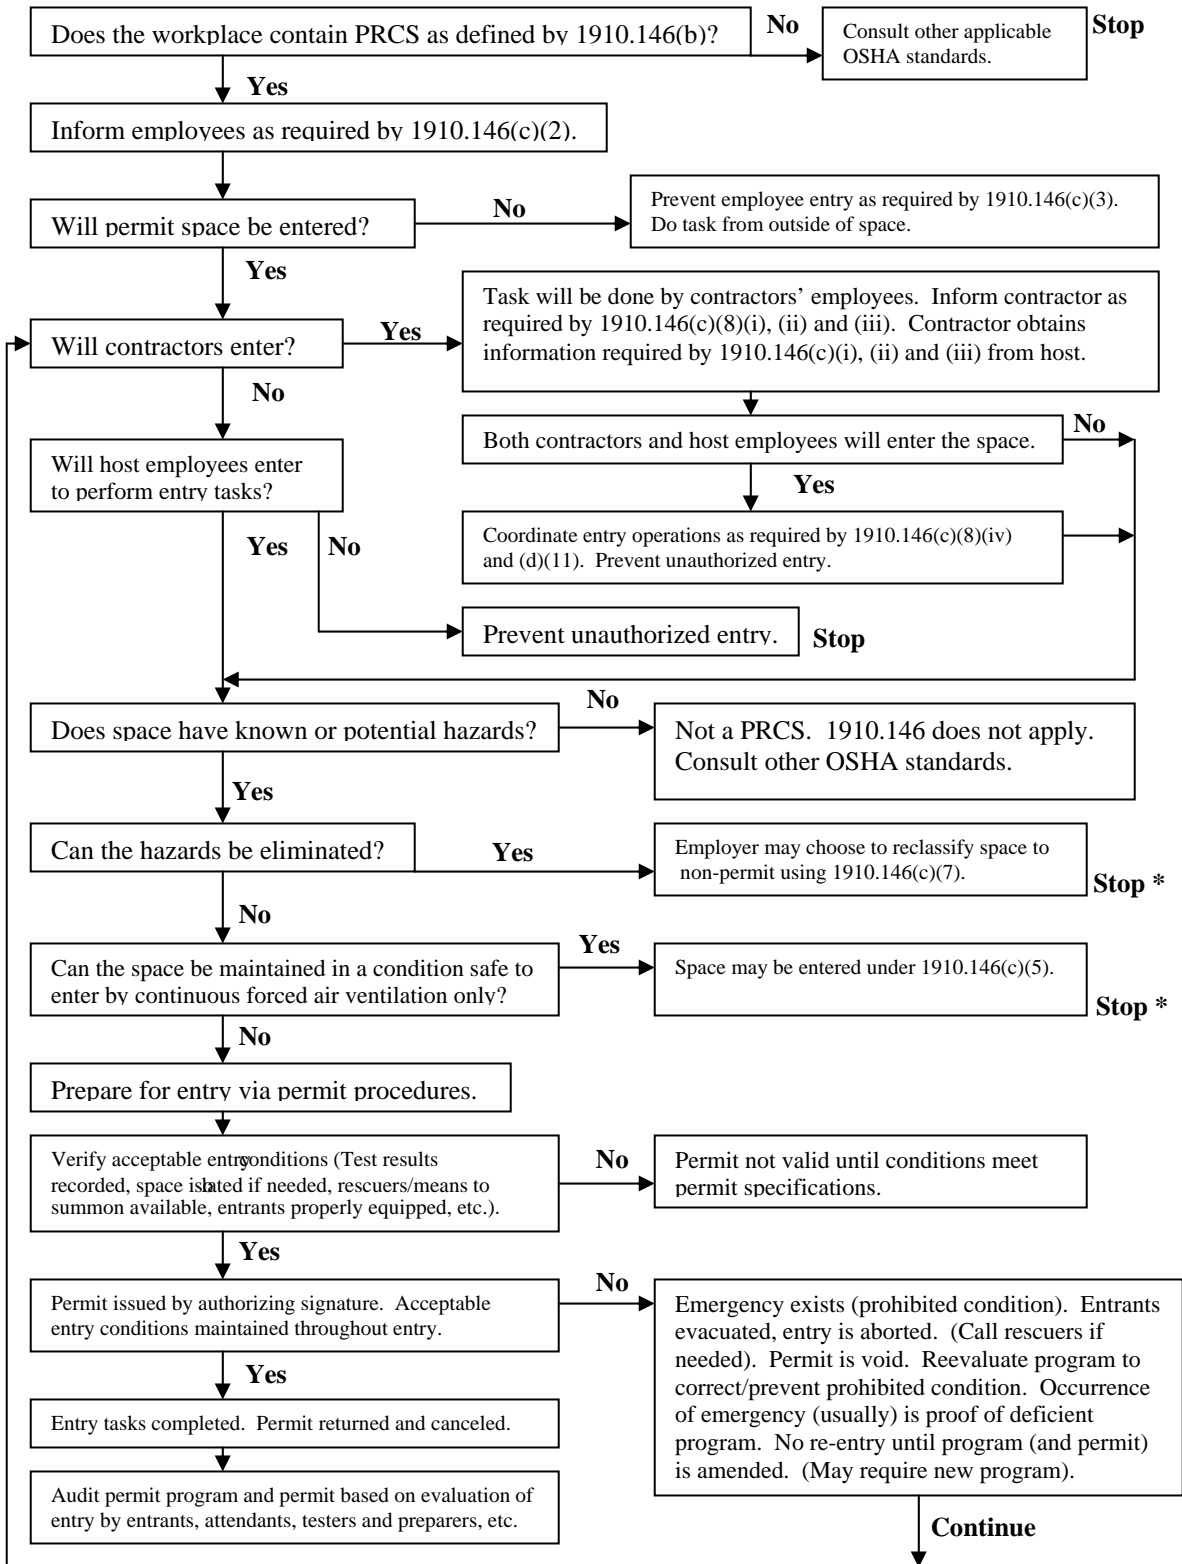

Permit – Required Confined Space Decision Flow Chart

***Spaces may have to be evacuated and re-evaluated if hazards arise during entry.**